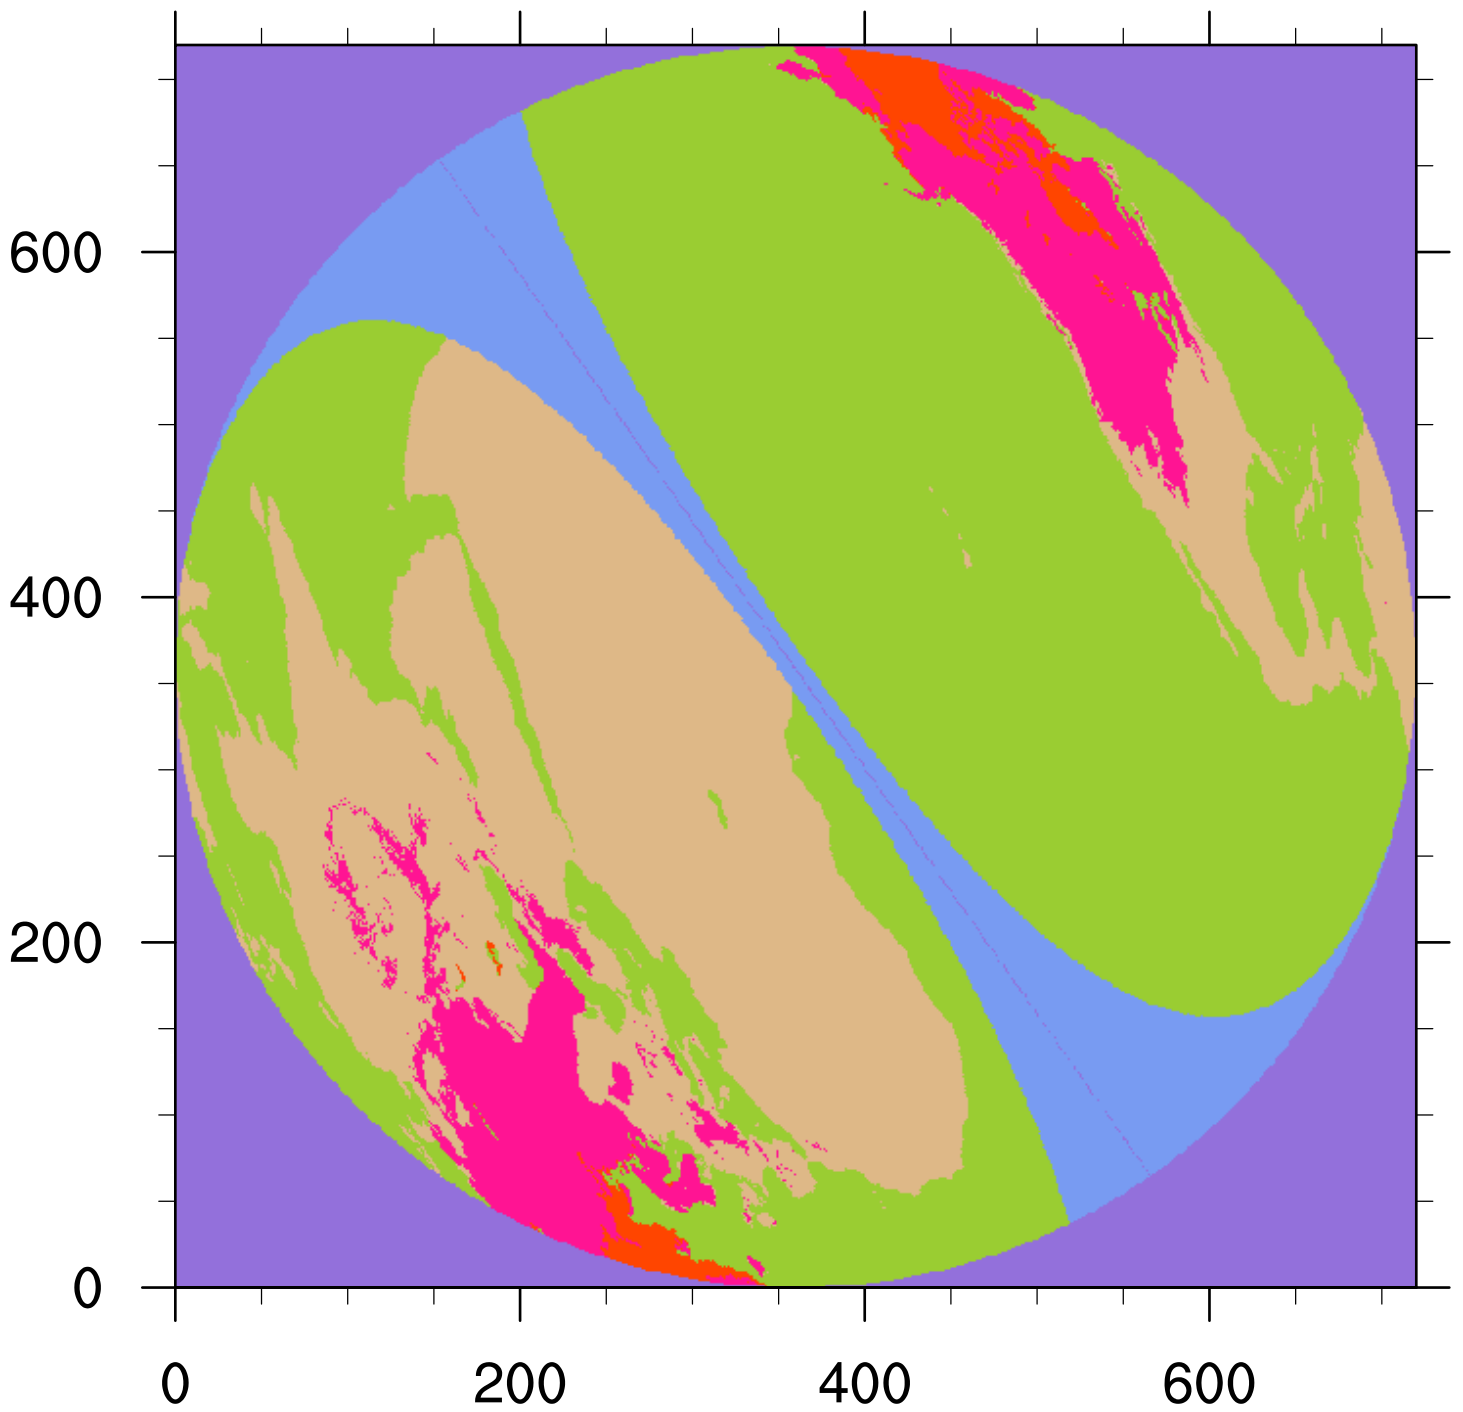

Ims 1024x1024 to EASE grid 721x721

48

49

50

51

52

gsn_csm_contour_map_polar

48

49

50

51

52

53