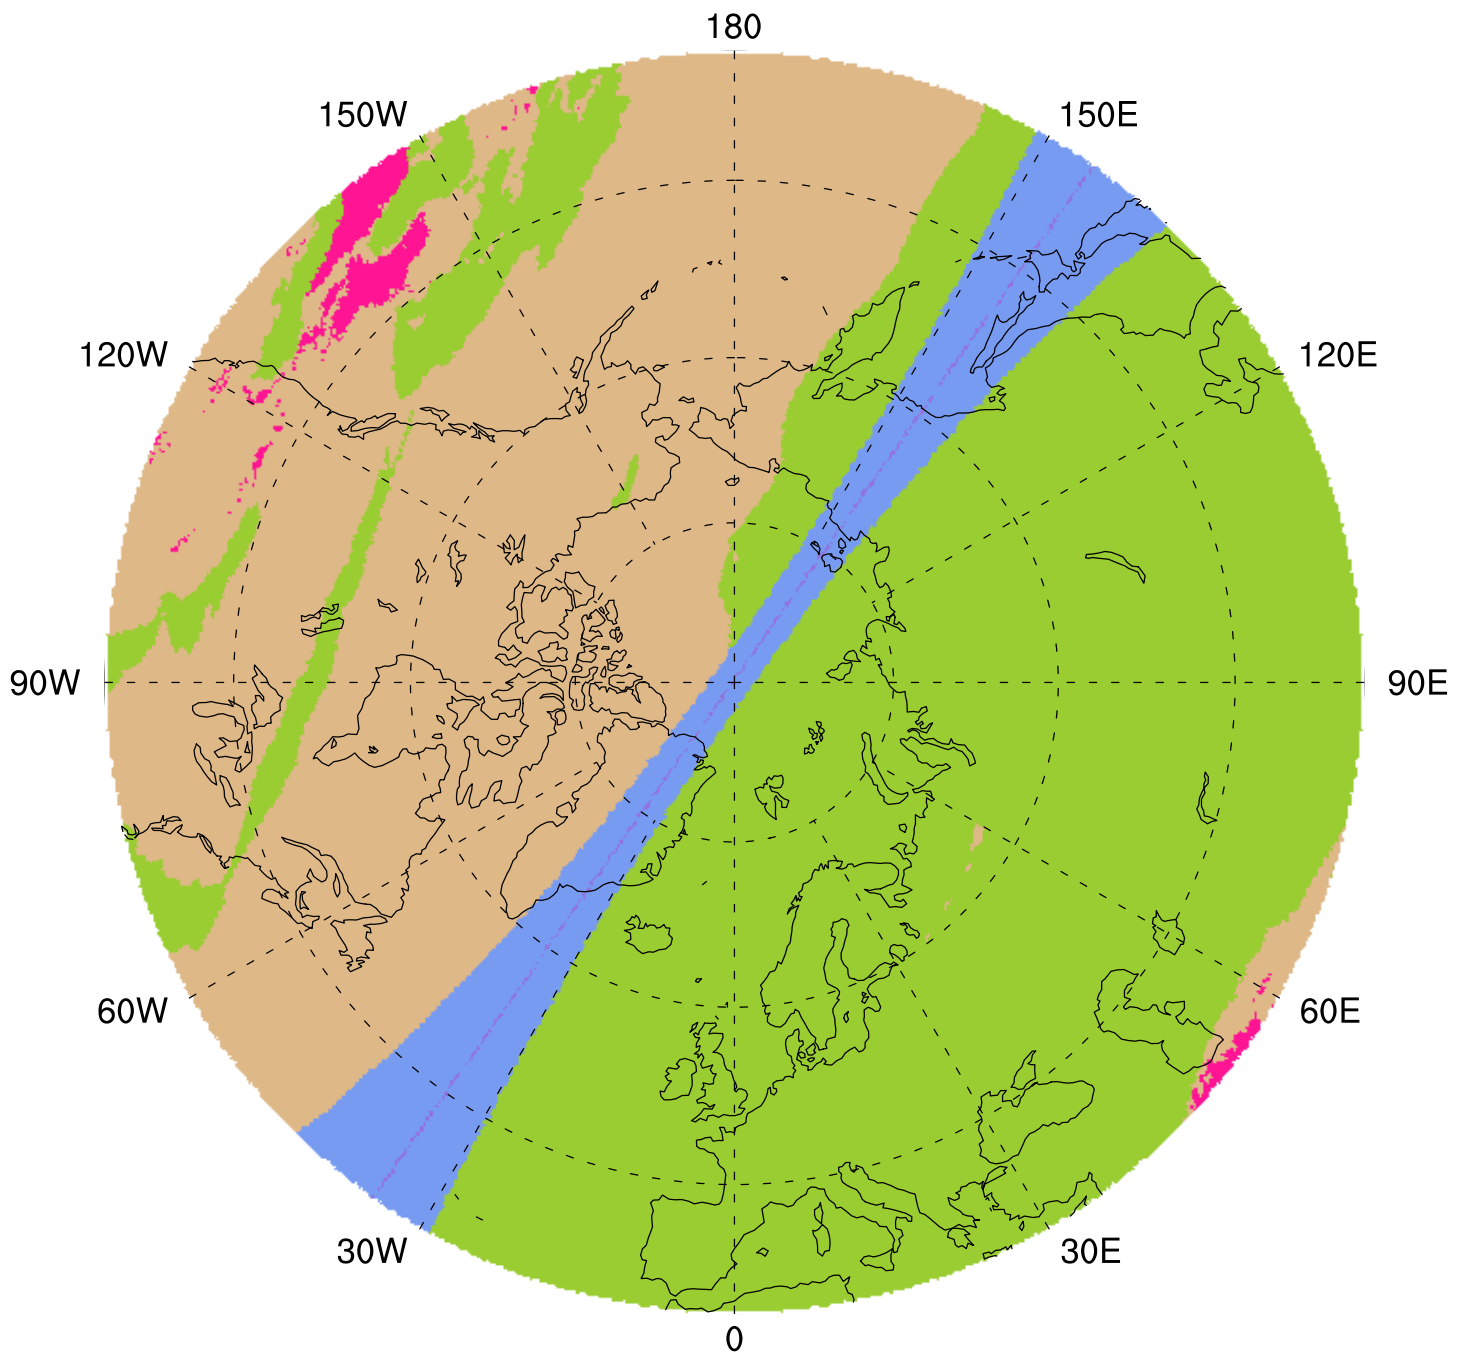

Ims 1024x1024 to EASE grid 721x721

48

49

50

51

52

gsn_csm_contour_map_polar

48

49

50

51

52

53