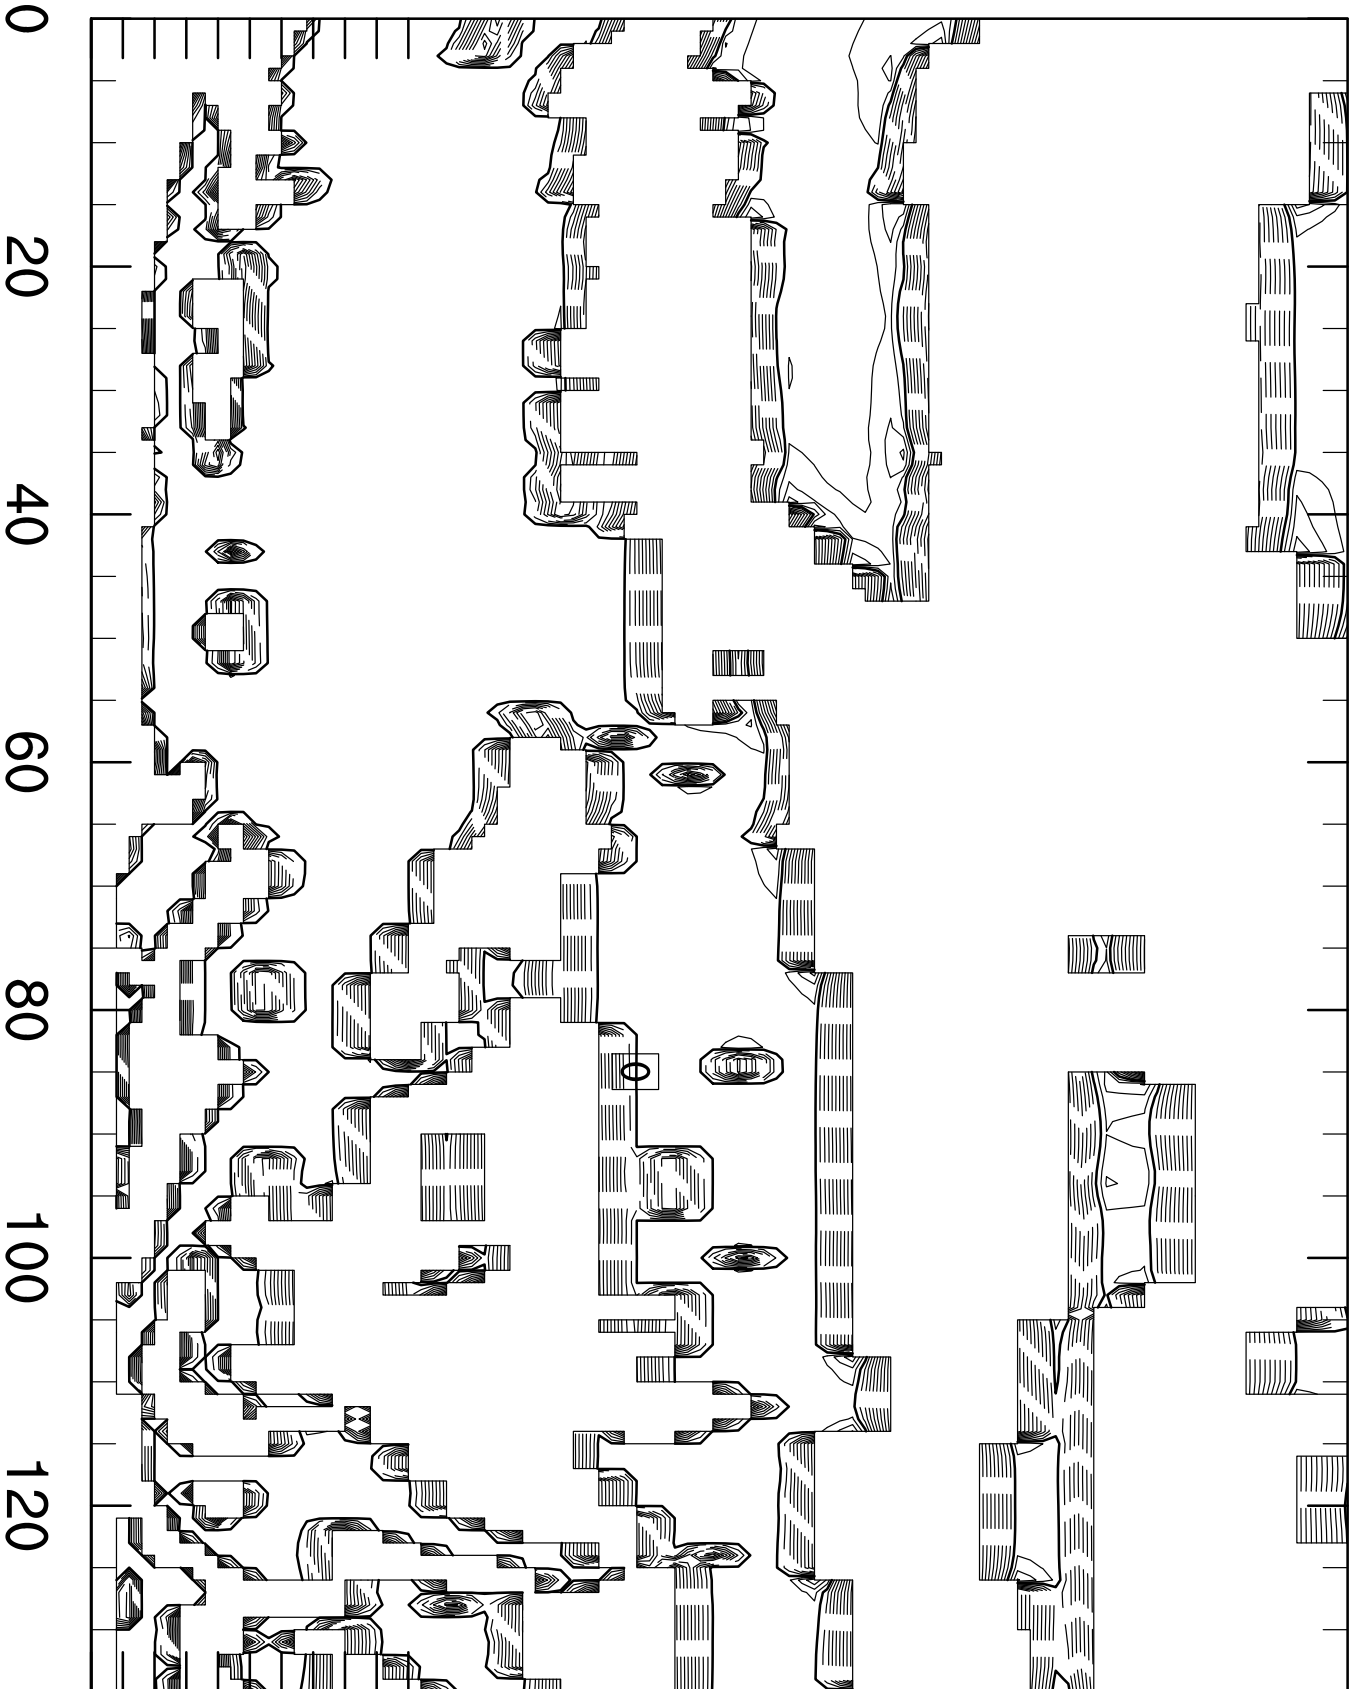

Height (km)

Contours: -900 to 300 by 100