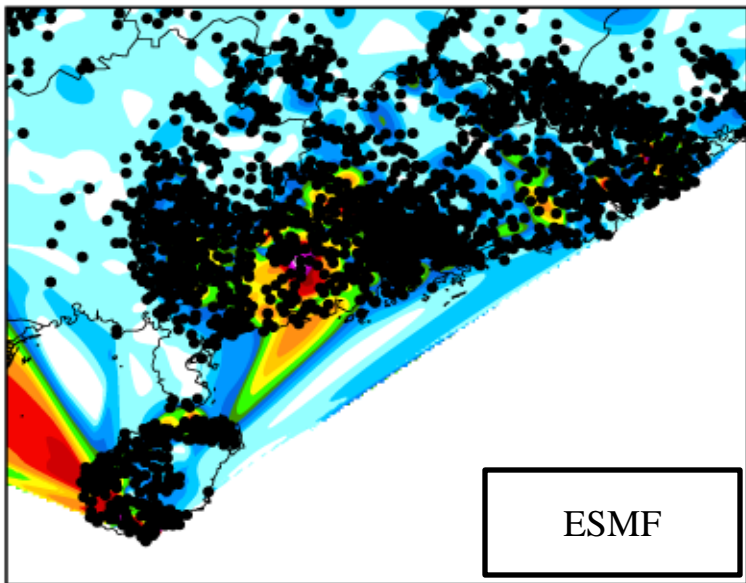

Regridded to 0.05 deg using 'patch' with station data

Regridded to 0.05 deg using 'patch'