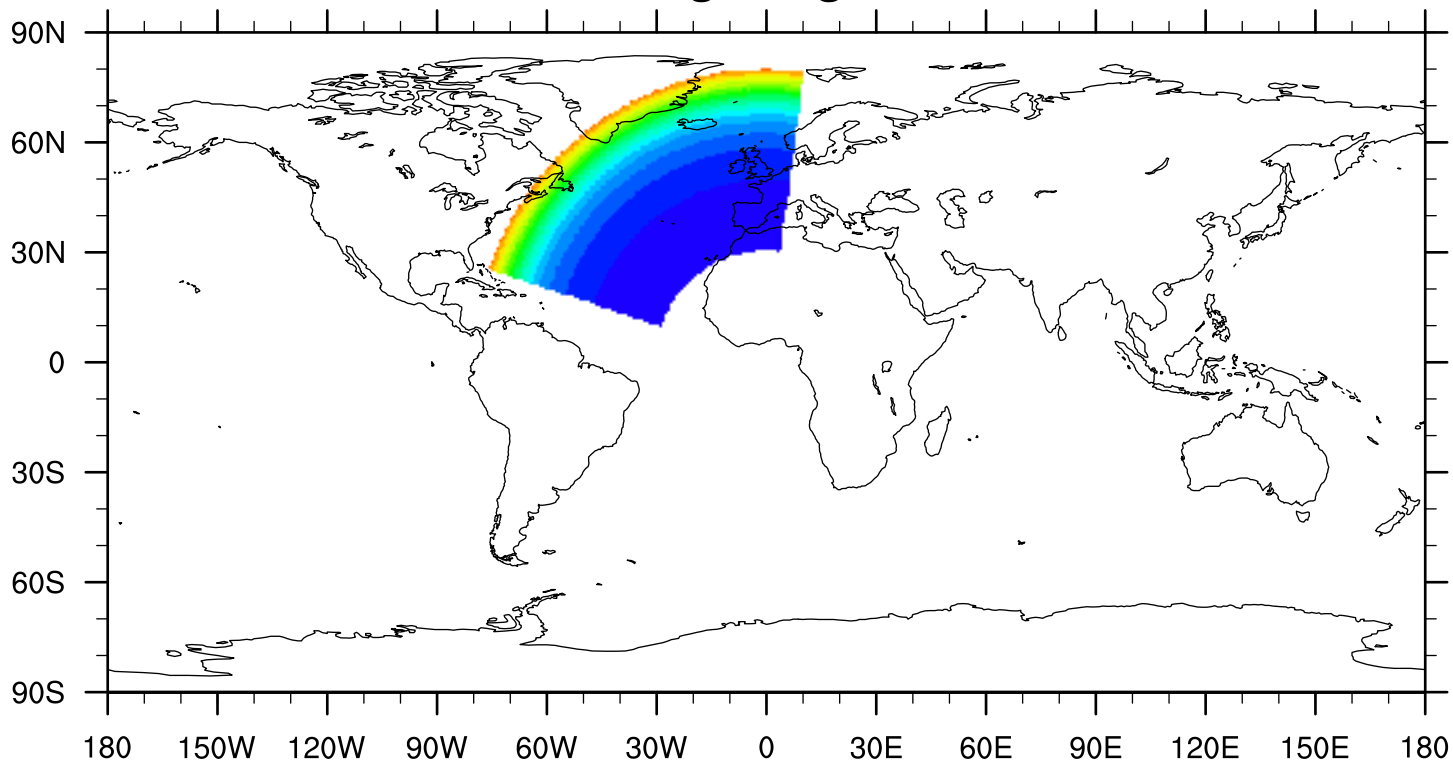

Original grid

Data regridded to 0.25 degree grid (1)