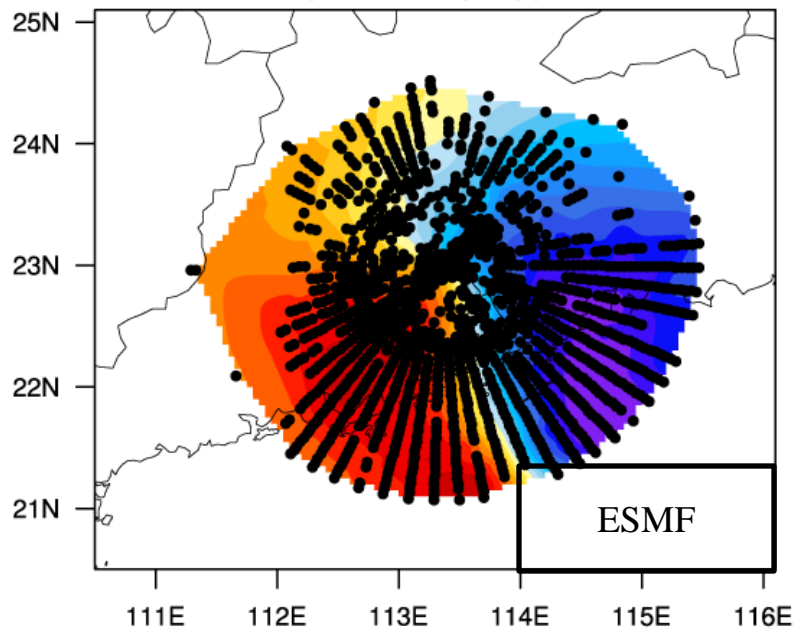

Regridded to 0.05 deg using 'patch'

Regridded to 0.05 deg using 'patch'